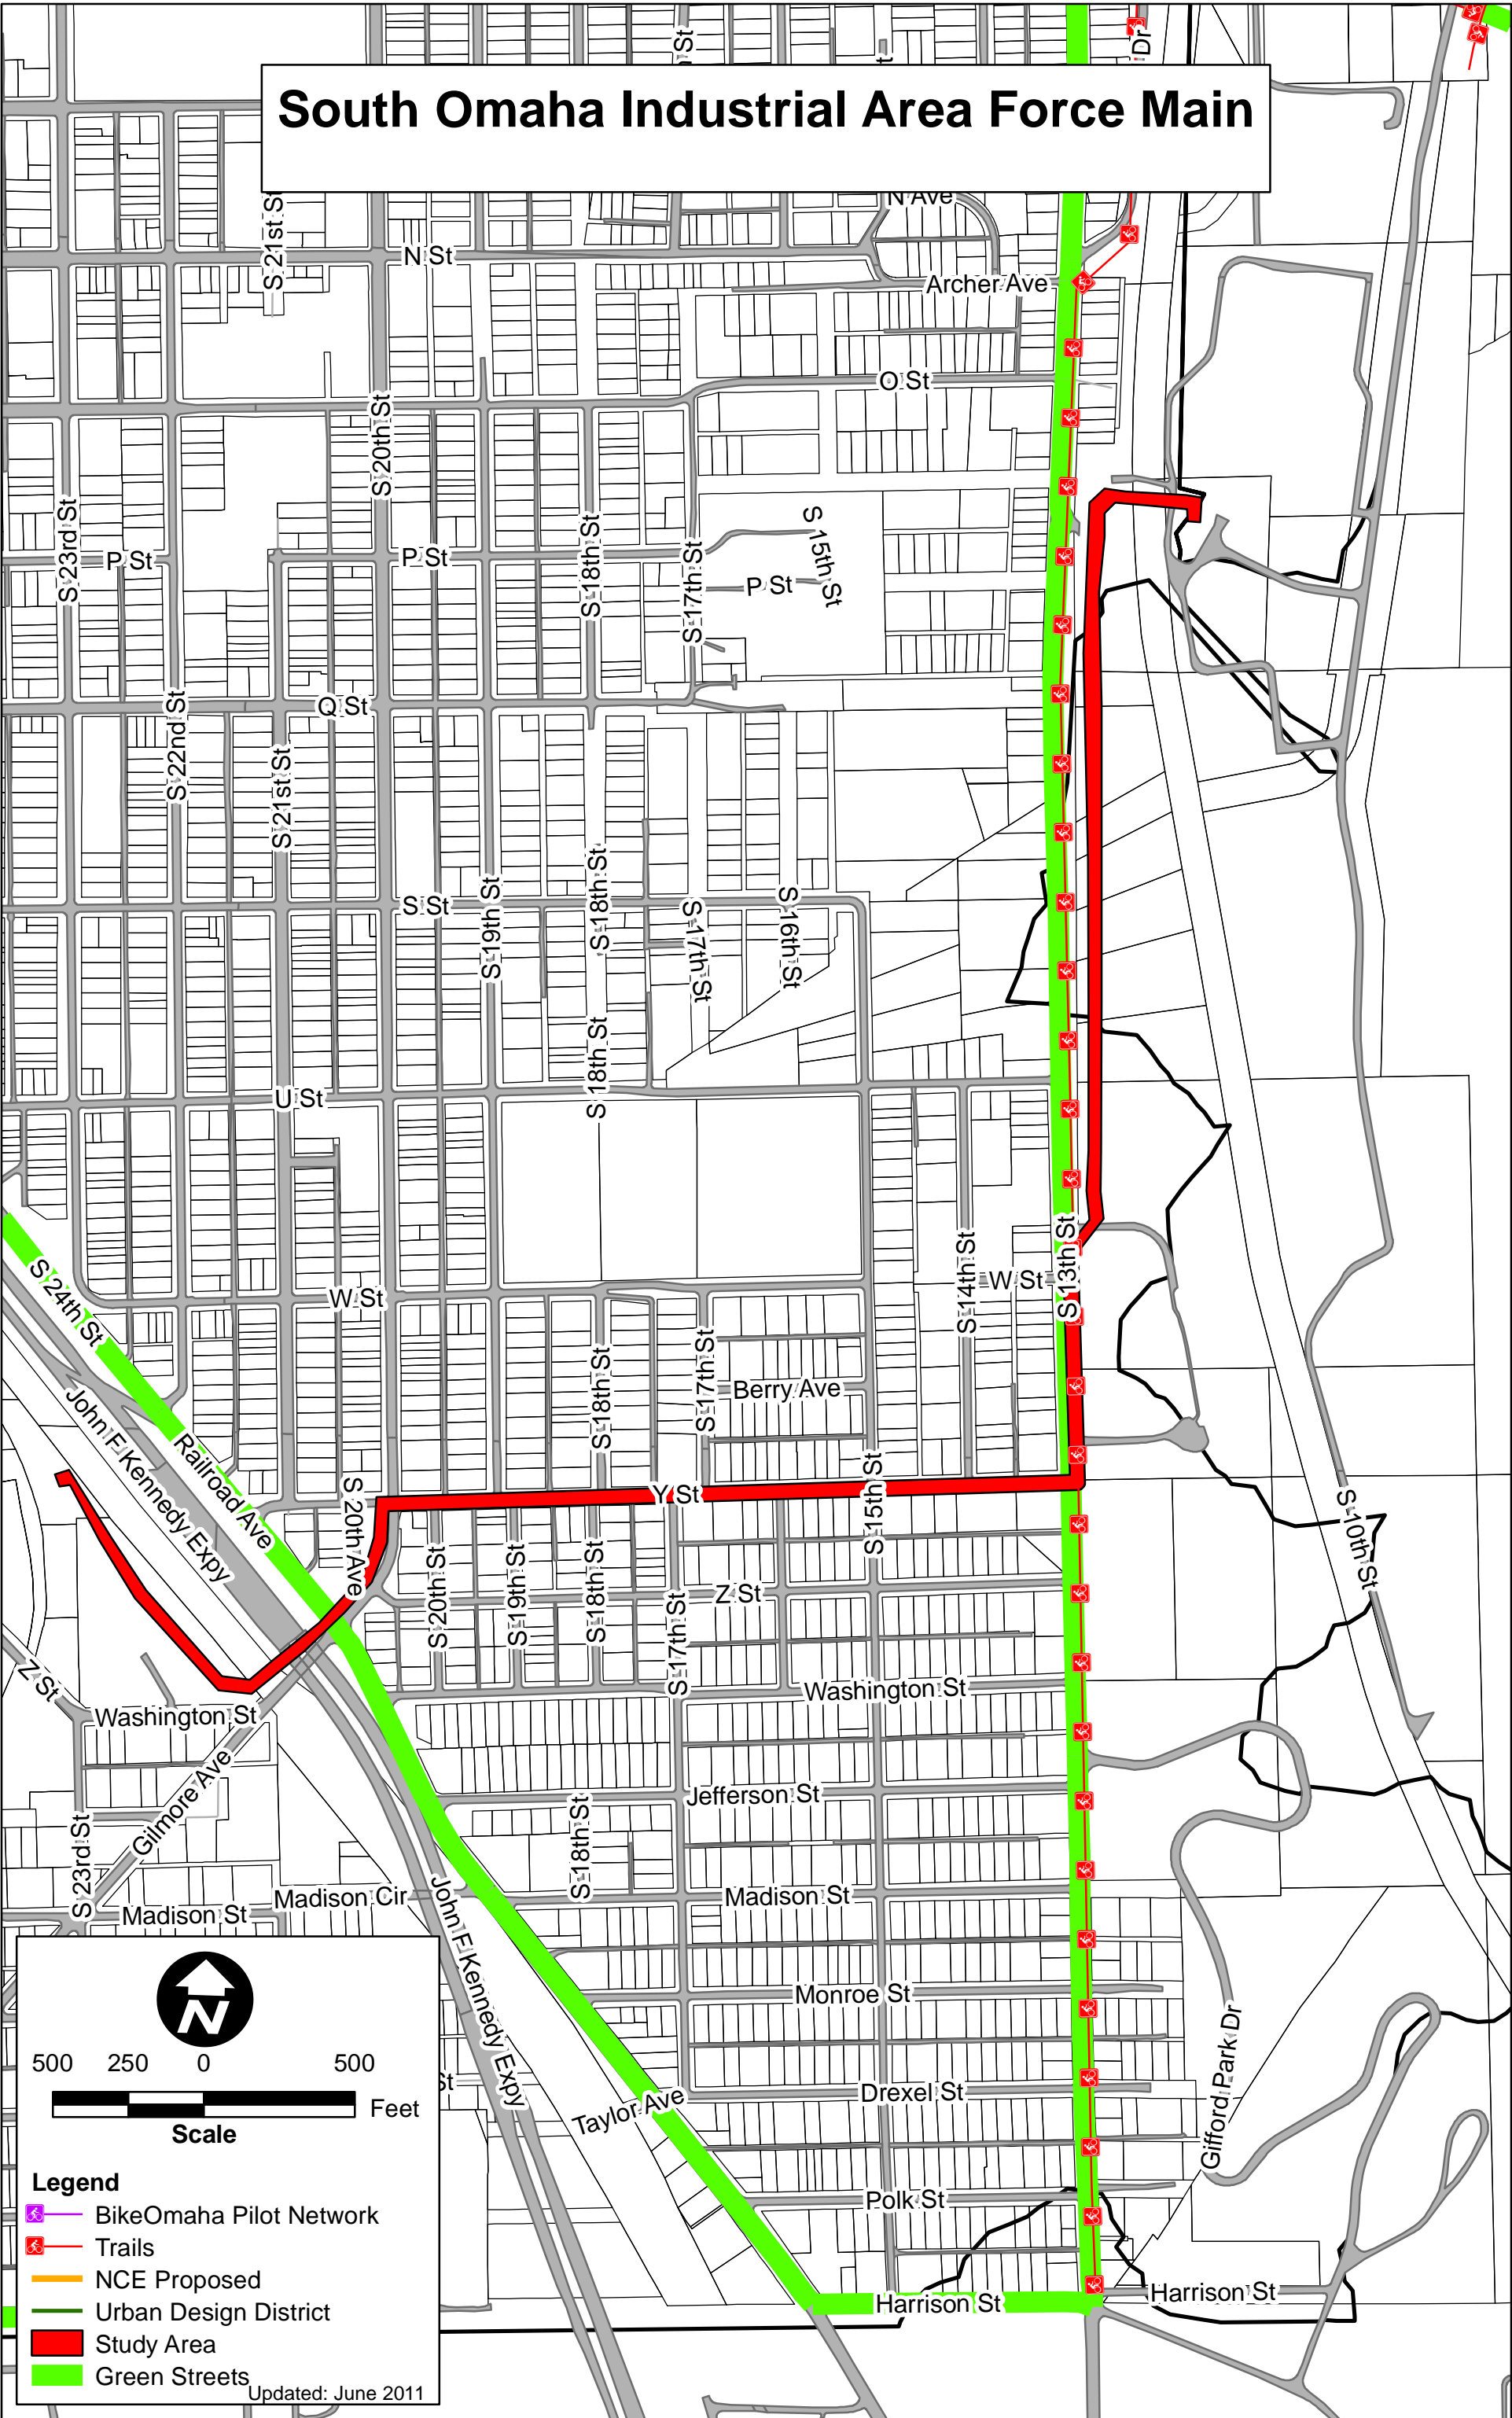

South Omaha Industrial Area Force Main

Scale

Legend

- Bike Omaha Pilot Network
- Trails
- NCE Proposed
- Urban Design District
- Study Area
- Green Streets

Updated: June 2011