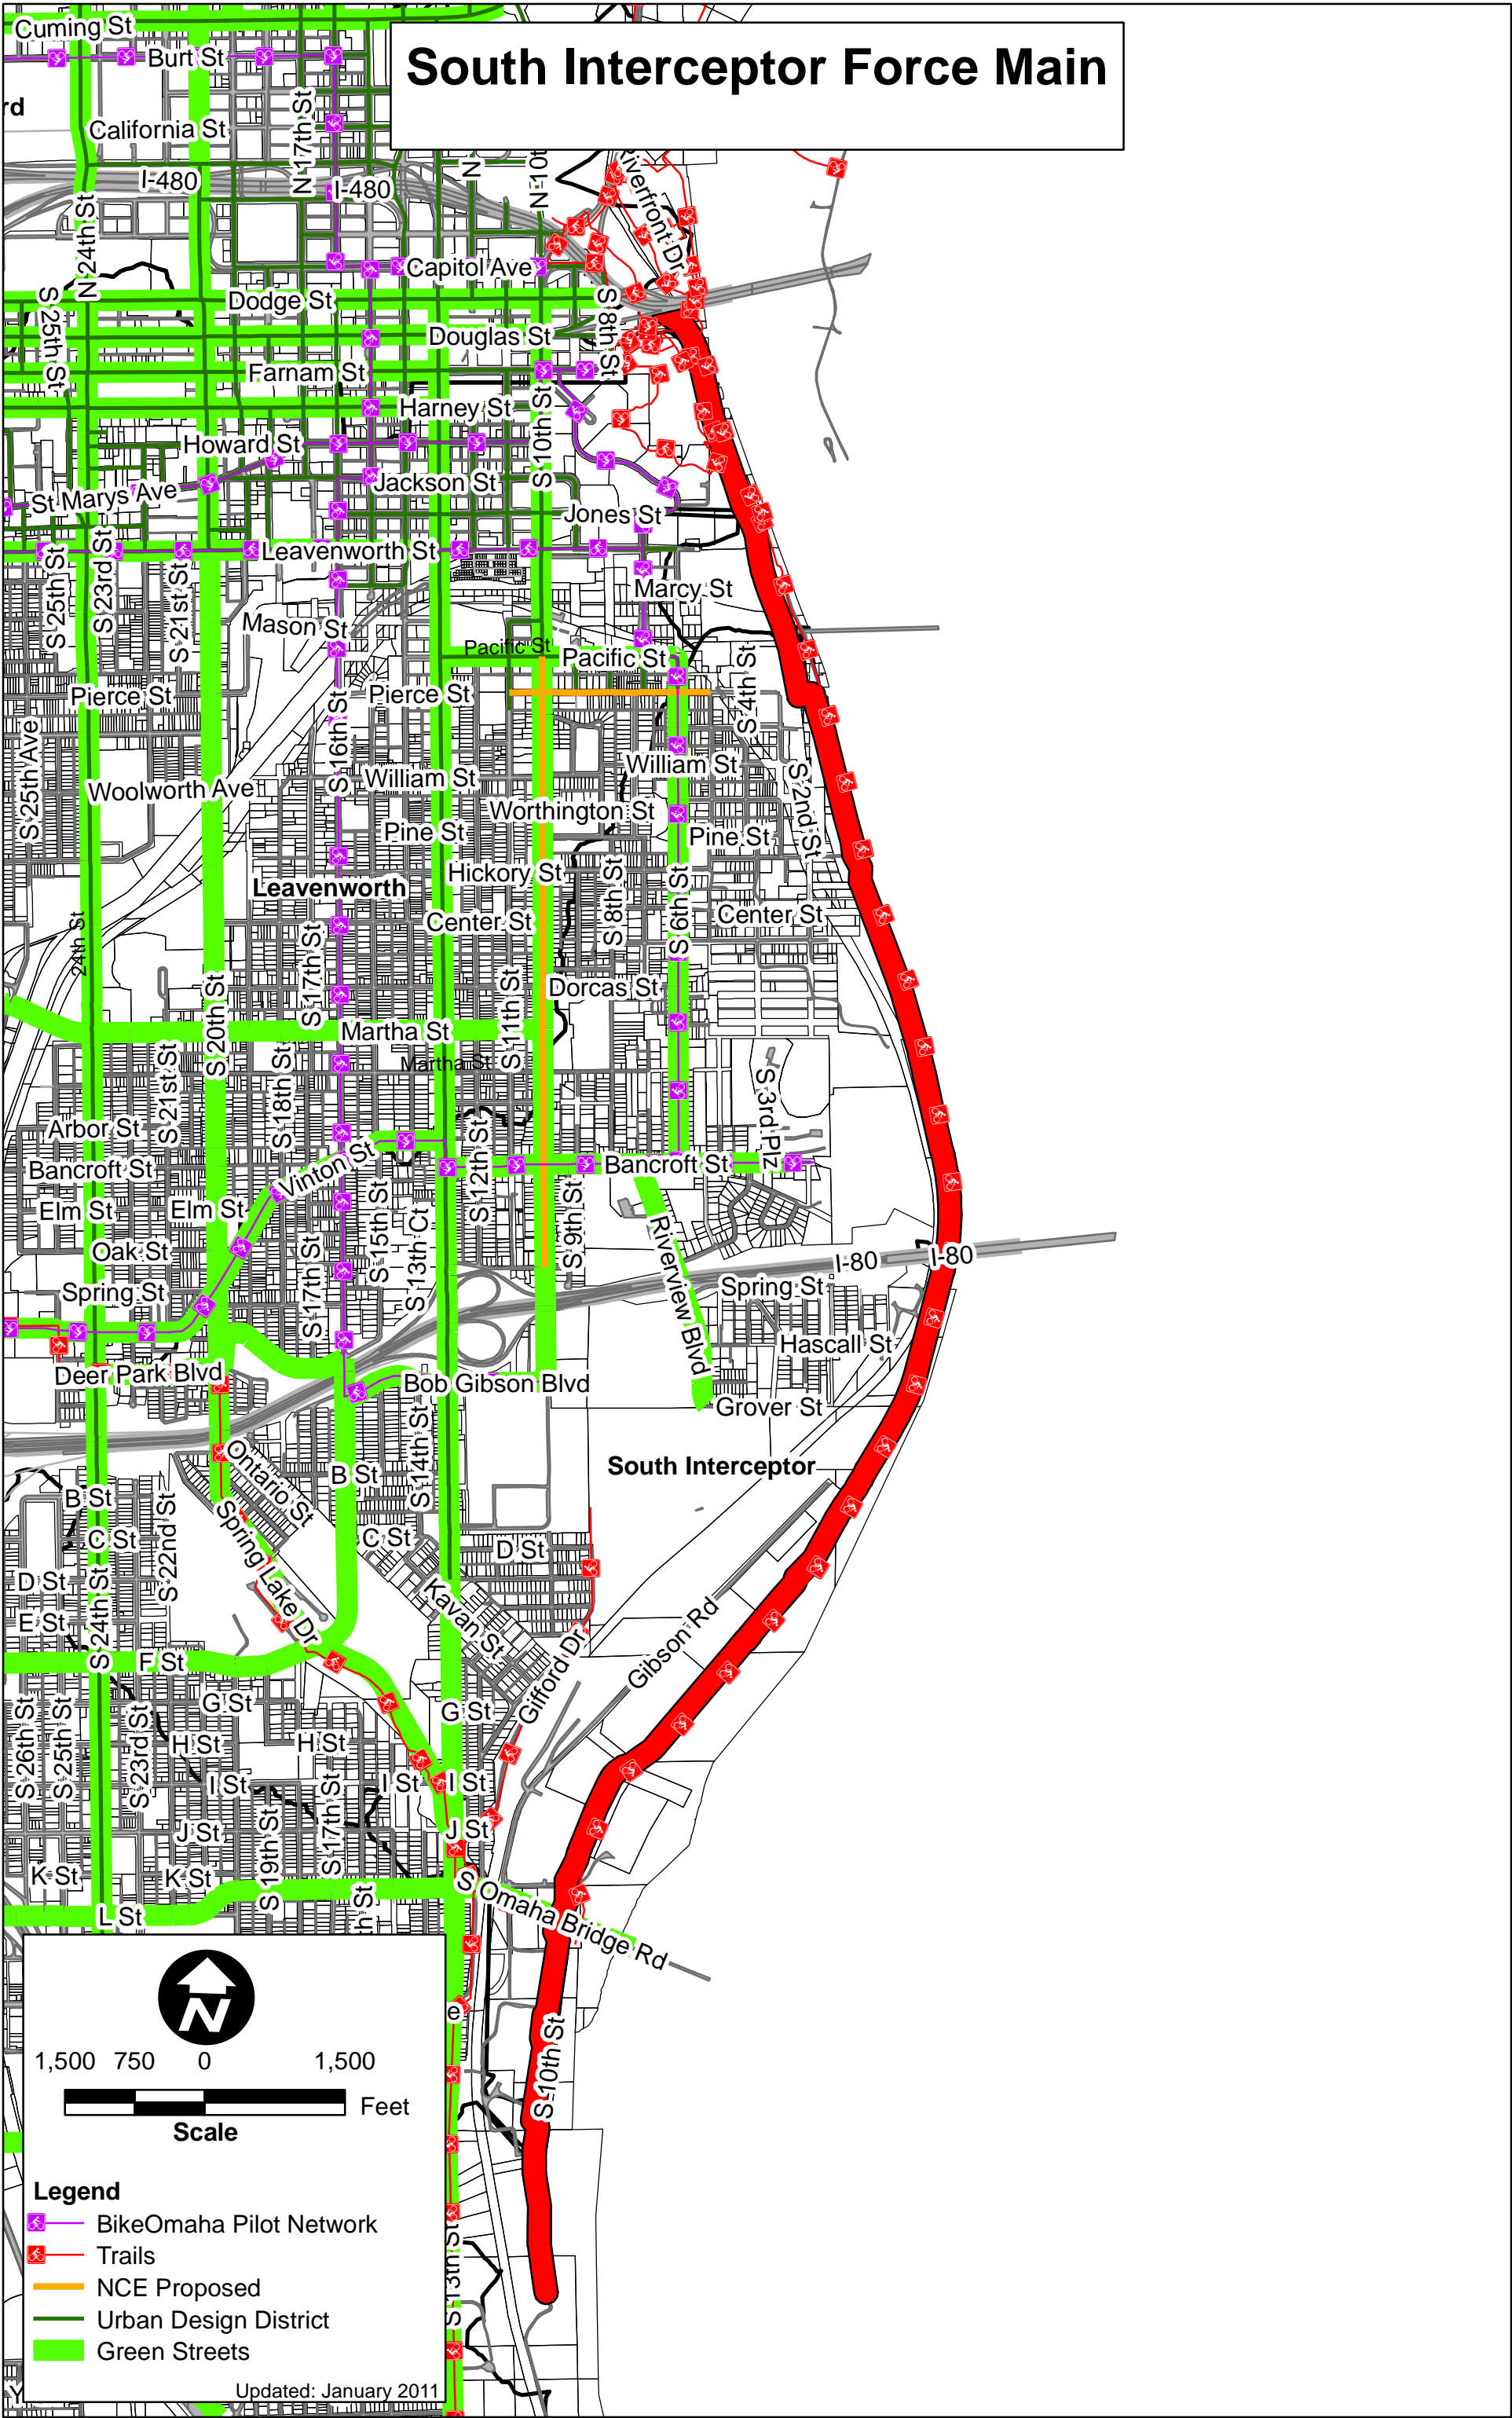

# South Interceptor Force Main

- Legend**
- BikeOmaha Pilot Network
  - Trails
  - NCE Proposed
  - Urban Design District
  - Green Streets

Updated: January 2011